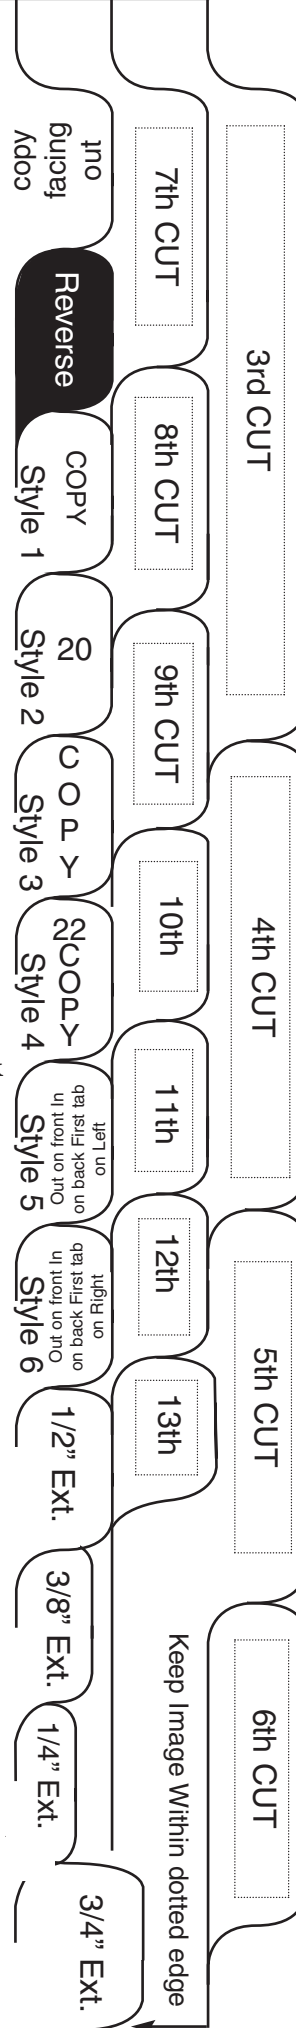

STANDARD FEATURES

- * 11x 8 1/2", 8 1/2"x 11"
8 1/2" x 5 1/2", or 8 1/2" x 11 1/2"
sheet size-plus 1/2" tab extension
- * White standard weight index
- * Reinforced binding edge
- * Mylar tab-21 Mylar Choices
- * Typeset & printed in black on 2 sides
- * Drilled with standard holes

- | | |
|--------------------|------------------------------|
| * Special Paper | * Polybagging |
| * Colored Ink | * Optional tab
extensions |
| * Reverse printing | * Pocket tabs |
| * Body printing | * Bottom tabs |
| * 2 color printing | |
| * Collating | |

TYPEFACE GUIDE

TIMES New Century Schlbk
 AVANT GARDE
 ARIAL More options
 HELVETICA are available...
FUTURA BOLD
 Helvetica Condensed Bold

HELVETICA BOLD
 8 PT 9 PT 10 PT 12 PT 14 PT
TIMES BOLD
 8 PT 9PT 10 PT 12 PT 14 PT

STANDARD PUNCHING

- 3-Hole @ 11"= 4 1/4" center to center
- 2-Hole @ 11"= 2 3/4" center to center
- 3-Hole @ 8 1/2"= 2 3/4" center to center
- 2-Hole @ 8 1/2"= 2 3/4" center to center

"The nations choice for custom indexing and communication packaging".